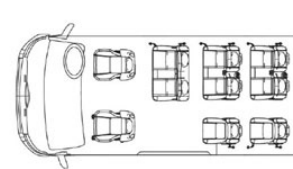

Ambulans

For more information please contact:

**C.H. KONG MOTORS
SDN BHD**

Mr. Kong - 012- 906 1955