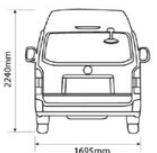

For more information please contact:

**C.H. KONG MOTORS
SDN BHD**

Mr. Kong - 012- 906 1955