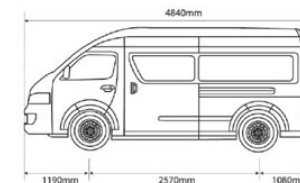

Bas persiaran

For more information please contact:

**C.H. KONG MOTORS
SDN BHD**

Mr. Kong - 012- 906 1955