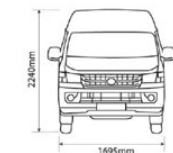

For more information please contact:

**C.H. KONG MOTORS
SDN BHD**

Mr. Kong - 012- 906 1955