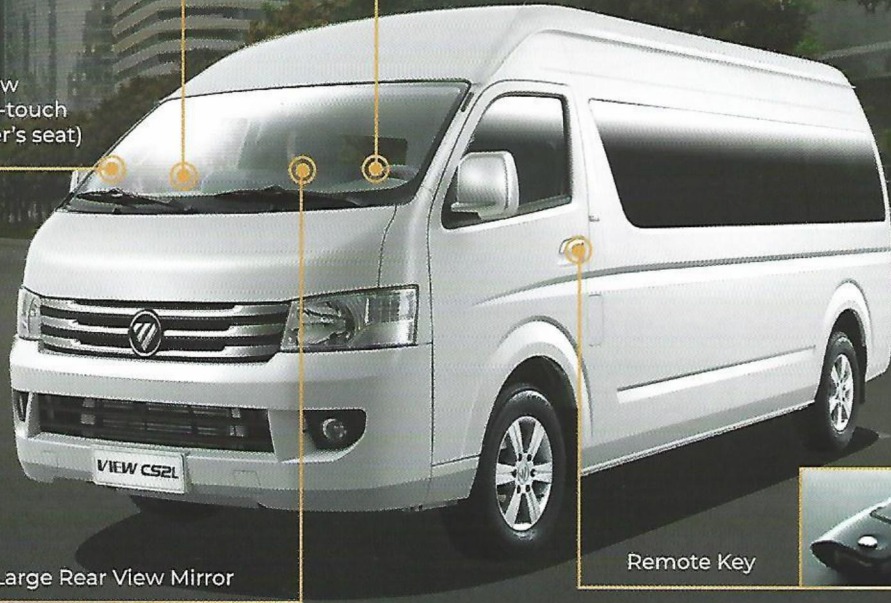

VIEW CS2L

Your Next Window Van

FMG
FOTON MOTOR GROUP

Touch Screen
Multimedia Player

Modern Instrument Panel

Power window
(ON OFF one-touch
drop on driver's seat)

Large Rear View Mirror

Remote Key

Safety Features

Front dual air bag

Visible reversing camera
ensures reversing safety

Side door fender

Fully integral 3H
ultra-high strength body

Front bar fender

4 reverse sensors that can sense
the driver's blind zone effectively

Cummins 2.8L
Diesel Engine

ABS+EBD

Collapsible
steering column

Vehicle three-point
pretensioner seat belts

VIEW CS2L TECHNICAL SPECIFICATION

Warranty 5 Years/150,000km
(Whichever comes first)

MODEL NAME		VIEW CS2L
Model Code	BJ6609U2DDA-RA	
Body Type	High Roof Wide Body	
Wheelbase Type	Super long wheelbase	
Seating Capacity	16	
ENGINE		
Model	CUMMINS ISF2.8	
Type	ISF2.8S4148V Turbo Diesel	
Displacement	2,776cc	
Rated Power	102.7kW (138hp) @3200rpm	
Rated Torque	360Nm@1,800-2,700rpm	
Fuel Supply System	BOSCH Common Rail Direct Injection (CRDI)	
Fuel Consumption	9.5L/100km	
DIMENSION & WEIGHT		
Overall	Length	5,990mm
	Width	1,920mm
	Height	2,320mm
Wheelbase		3,720mm
Tread	Front	1,655mm
	Rear	1,650mm
Weight	Kerb	2,435kg
	Gross	4,035kg
Min Turning Radius		6.25m
Ground Clearing		175mm
Fuel Tank Capacity		65L
CHASSIS & BRAKE SYSTEM		
Transmission Type		5 Speed Manual
Brake	Front	Disc
	Rear	Drums
ABS + EBD		•
Steering Tyre		Rack & Pinion with Power Assist
Tyres & Rim		215/75R16c (Alloy Rims)