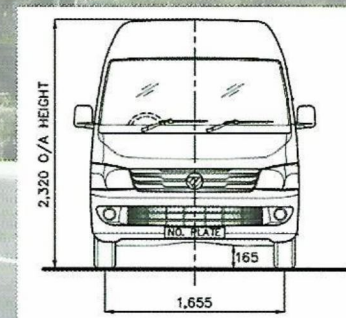

FEATURES		
INTERIOR		
Air Condition System		Front & Rear with individual vetting
Air Ioniser		Rear Only
Celling		PVC
Steering Wheel		PU + Tillable
Window	Front	Power Window
	Rear	3 Sliding Windows
Seats	Material	Fabric with Headrest
Cup Holder & Net Packets		All rear seat
3-Point Safety Belt		All seat
Audio System		Touch Screen, DVD Player + Bluetooth
EXTERIOR		
Headlamps		Halogen Multi-reflector
Daytime Running Lights (DRLs)		•
Front Grill		Chrome
Electric Wing Mirror		Manual Folding, Chrome Casing
Door Lock		2 nos of central lock with remote key
Sliding Door		One (l)
Rear Wiper + Washer + Defroster		•
Roof Escape Hatch		•
SAFETY		
Reverse Camera + Sensors		•
SRS Air-Bag		Driver + Front Passenger
ABS + EBD		•

For More Information, please contact :
Mr. Kong
H/P: 012-906 1955