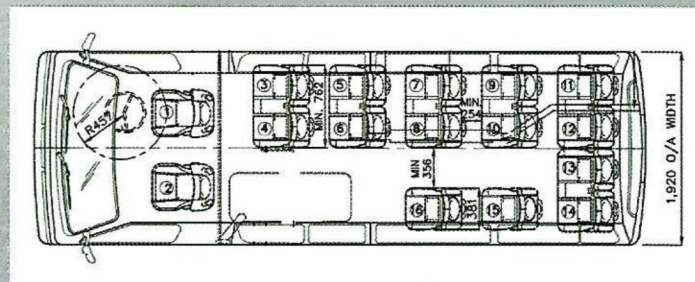

FEATURES		
INTERIOR		
Air Condition System		Front & Rear with individual vetting
Air Ioniser		Rear Only
Celling		PVC
Steering Wheel		PU + Tillable
Window	Front	Power Window
	Rear	3 Sliding Windows
Seats	Material	Fabric with Headrest
Cup Holder & Net Packets		All rear seat
3-Point Safety Belt		All seat
Audio System		Touch Screen, DVD Player + Bluetooth
EXTERIOR		
Headlamps		Halogen Multi-reflector
Daytime Running Lights (DRLs)		•
Front Grill		Chrome
Electric Wing Mirror		Manual Folding, Chrome Casing
Door Lock		2 nos of central lock with remote key
Sliding Door		One (l)
Rear Wiper + Washer + Defroster		•
Roof Escape Hatch		•
SAFETY		
Reverse Camera + Sensors		•
SRS Air-Bag		Driver + Front Passenger
ABS + EBD		•

For More Information, please contact :
Mr. Kong
H/P: 012-906 1955