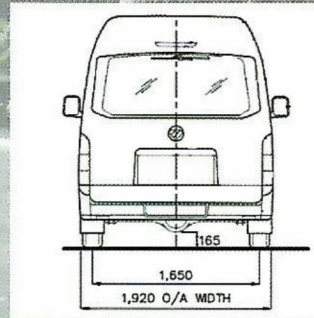

FEATURES		
INTERIOR		
Air Condition System		Front & Rear with individual vetting
Air Ioniser		Rear Only
Celling		PVC
Steering Wheel		PU + Tillable
Window	Front	Power Window
	Rear	3 Sliding Windows
Seats	Material	Fabric with Headrest
Cup Holder & Net Packets		All rear seat
3-Point Safety Belt		All seat
Audio System		Touch Screen, DVD Player + Bluetooth
EXTERIOR		
Headlamps		Halogen Multi-reflector
Daytime Running Lights (DRLs)		•
Front Grill		Chrome
Electric Wing Mirror		Manual Folding, Chrome Casing
Door Lock		2 nos of central lock with remote key
Sliding Door		One (l)
Rear Wiper + Washer + Defroster		•
Roof Escape Hatch		•
SAFETY		
Reverse Camera + Sensors		•
SRS Air-Bag		Driver + Front Passenger
ABS + EBD		•

For More Information, please contact :
Mr. Kong
H/P: 012-906 1955