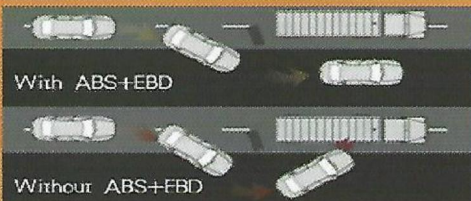

VIEW CS2L

Your Next Window Van

FMG
FOTON MOTOR GROUP

Touch Screen
Multimedia Player

Modern Instrument Panel

Power window
(ON OFF one-touch
drop on driver's seat)

Large Rear View Mirror

Remote Key

Safety Features

Front dual air bag

Visible reversing camera
ensures reversing safety

Side door fender

Fully integral 3H
ultra-high strength body

Front bar fender

4 reverse sensors that can sense
the driver's blind zone effectively

Cummins 2.8L
Diesel Engine

ABS+EBD

Collapsible
steering column

Vehicle three-point
pretensioner seat belts

VIEW CS2L TECHNICAL SPECIFICATION

Warranty 5 Years/150,000km
(Whichever comes first)

MODEL NAME		VIEW CS2L
Model Code	BJ6609U2DDA-RA	
Body Type	High Roof Wide Body	
Wheelbase Type	Super long wheelbase	
Seating Capacity	16	
ENGINE		
Model	CUMMINS ISF2.8	
Type	ISF2.8S4148V Turbo Diesel	
Displacement	2,776cc	
Rated Power	102.7kW (138hp) @3200rpm	
Rated Torque	360Nm@1,800-2,700rpm	
Fuel Supply System	BOSCH Common Rail Direct Injection (CRDI)	
Fuel Consumption	9.5L/100km	
DIMENSION & WEIGHT		
Overall	Length	5,990mm
	Width	1,920mm
	Height	2,320mm
Wheelbase		3,720mm
Tread	Front	1,655mm
	Rear	1,650mm
Weight	Kerb	2,435kg
	Gross	4,035kg
Min Turning Radius		6.25m
Ground Clearing		175mm
Fuel Tank Capacity		65L
CHASSIS & BRAKE SYSTEM		
Transmission Type		5 Speed Manual
Brake	Front	Disc
	Rear	Drums
ABS + EBD		•
Steering Tyre		Rack & Pinion with Power Assist
Tyres & Rim		215/75R16c (Alloy Rims)