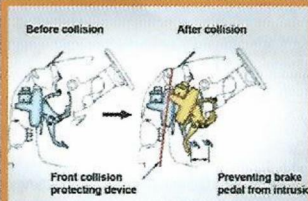

Safety Features

Front dual air bag

Visible reversing camera
ensures reversing safety

Side door fender

Fully integral 3H
ultra-high strength body

Front bar fender

4 reverse sensors that can sense
the driver's blind zone effectively

Cummins 2.8L
Diesel Engine

ABS+EBD

Collapsible
steering column

Vehicle three-point
pretensioner seat belts

VIEW CS2L TECHNICAL SPECIFICATION

Warranty 5 Years/150,000km
(Whichever comes first)

MODEL NAME		VIEW CS2L
Model Code	BJ6609U2DDA-RA	
Body Type	High Roof Wide Body	
Wheelbase Type	Super long wheelbase	
Seating Capacity	16	
ENGINE		
Model	CUMMINS ISF2.8	
Type	ISF2.8S4148V Turbo Diesel	
Displacement	2,776cc	
Rated Power	102.7kW (138hp) @3200rpm	
Rated Torque	360Nm@1,800-2,700rpm	
Fuel Supply System	BOSCH Common Rail Direct Injection (CRDI)	
Fuel Consumption	9.5L/100km	
DIMENSION & WEIGHT		
Overall	Length	5,990mm
	Width	1,920mm
	Height	2,320mm
Wheelbase		3,720mm
Tread	Front	1,655mm
	Rear	1,650mm
Weight	Kerb	2,435kg
	Gross	4,035kg
Min Turning Radius		6.25m
Ground Clearing		175mm
Fuel Tank Capacity		65L
CHASSIS & BRAKE SYSTEM		
Transmission Type		5 Speed Manual
Brake	Front	Disc
	Rear	Drums
ABS + EBD		•
Steering Tyre		Rack & Pinion with Power Assist
Tyres & Rim		215/75R16c (Alloy Rims)