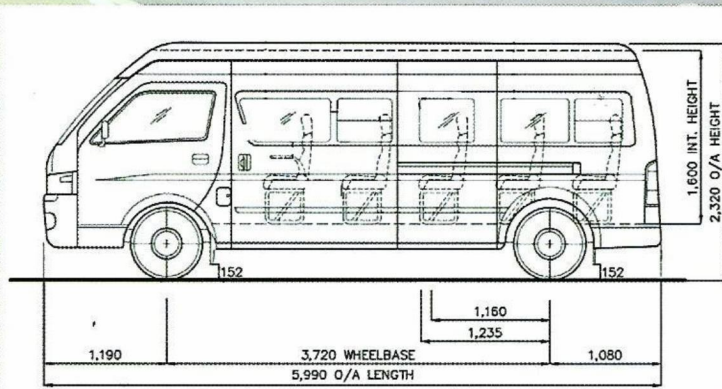

FEATURES		
INTERIOR		
Air Condition System		Front & Rear with individual vetting
Air Ioniser		Rear Only
Celling		PVC
Steering Wheel		PU + Tillable
Window	Front	Power Window
	Rear	3 Sliding Windows
Seats	Material	Fabric with Headrest
Cup Holder & Net Packets		All rear seat
3-Point Safety Belt		All seat
Audio System		Touch Screen, DVD Player + Bluetooth
EXTERIOR		
Headlamps		Halogen Multi-reflector
Daytime Running Lights (DRLs)		•
Front Grill		Chrome
Electric Wing Mirror		Manual Folding, Chrome Casing
Door Lock		2 nos of central lock with remote key
Sliding Door		One (l)
Rear Wiper + Washer + Defroster		•
Roof Escape Hatch		•
SAFETY		
Reverse Camera + Sensors		•
SRS Air-Bag		Driver + Front Passenger
ABS + EBD		•

For More Information, please contact :
Mr. Kong
H/P: 012-906 1955